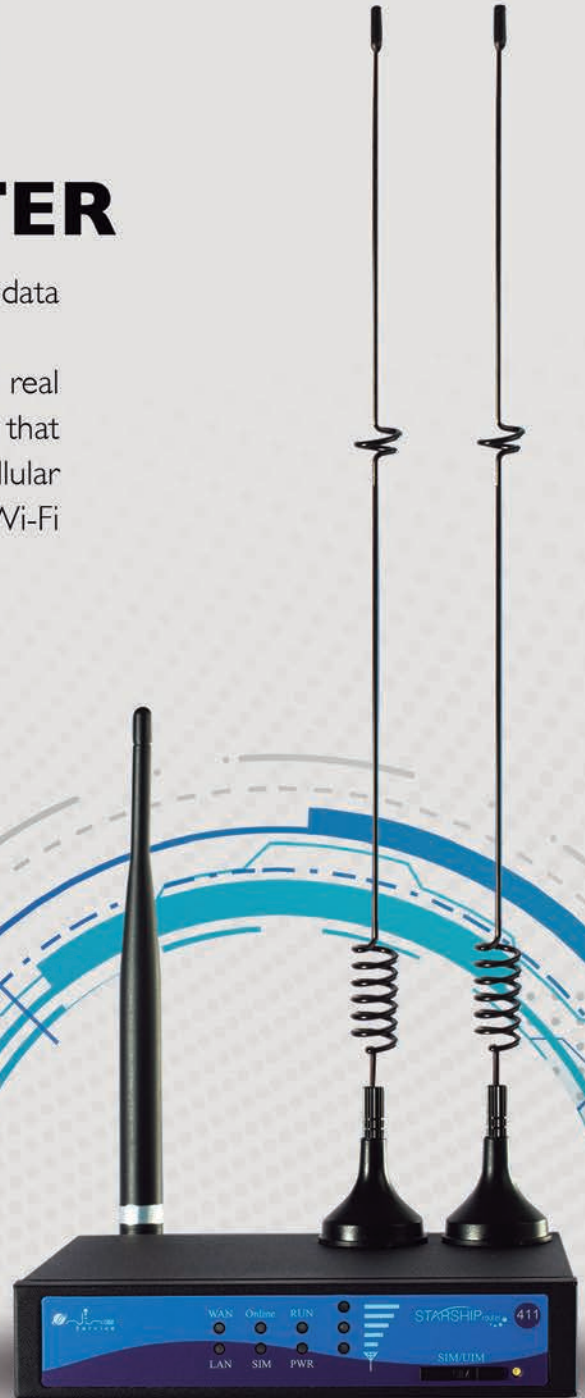

STARSHIP 411 ROUTER

Is a 4G cellular router gateway device that provides large data transfer function by public LTE/WWCDMA network.

It has a high-powered industrial 32-bit CPU and embedded real time operating system, It supports Ethernet and WI-FI port that can conveniently and transparently connect one device to a cellular network, allowing you to connect to existing Ethernet and Wi-Fi devices with only a basic configuration.

INDUSTRIAL DESIGN

HIGHEST RELIABILITY

HIGH PERFORMANCE

SECURITY